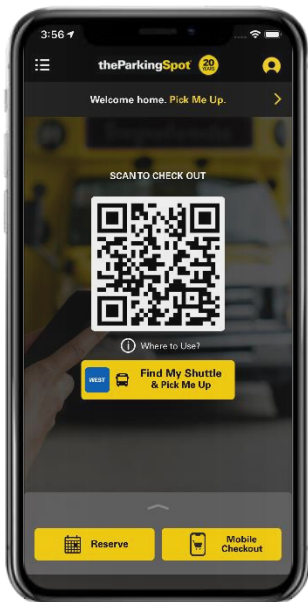

**AIRPORT
PARKING**

The Preferred Parking Spot for your clients

Program Snapshot

- Free Reservations
- **10% discount in all markets**
- **10% commission!**
- 46 locations in 28 markets
- Open 24/7/365

The Parking Spot delivers amenities that
make near-airport parking more enjoyable

-  Covered, Uncovered, Valet Parking
*not all parking options available at each location
-  App enabled Entry/Exit
-  Quick and Friendly Shuttle Service
-  Shuttle Tracking App
-  Free Reservations
-  Luggage Assistance
-  Complimentary Bottled Water
-  Convenient Parking